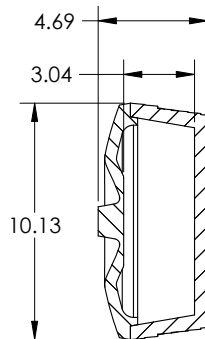

TW-10

marko

foam products, inc.
www.markofoam.com

Volume Capacity
+25 Tortillas
EPS 1.25 PCF

SECTION B-B