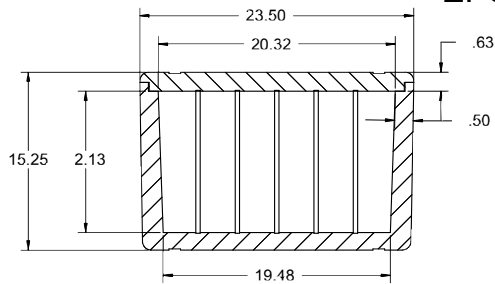

# marko

foam products, inc.  
www.markofoam.com

Volume Capacity  
2889.86 cu. in.  
EPS 1.25 PCF

SECTION D-D