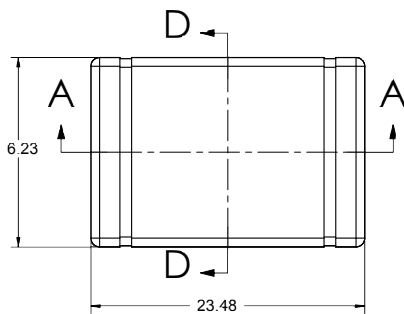

# marko

foam products, inc.  
www.markofoam.com

Volume Capacity  
2889.86 cu. in.  
EPS 1.25 PCF

SECTION D-D