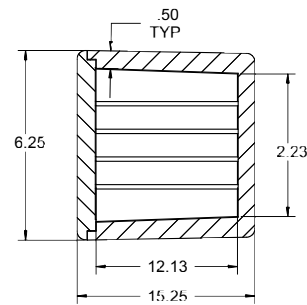

# marko

foam products, inc.  
www.markofoam.com

Volume Capacity  
2889.86 cu. in.  
EPS 1.25 PCF

SECTION D-D