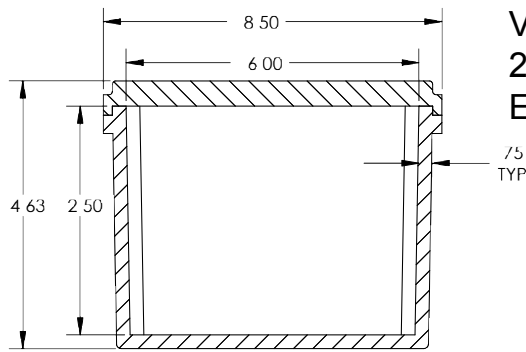

# marko

foam products, inc.  
www.markofoam.com

SECTION A-A

Volume Capacity  
2700.00 cu. in.  
EPS 1.25 PCF

SECTION B-B