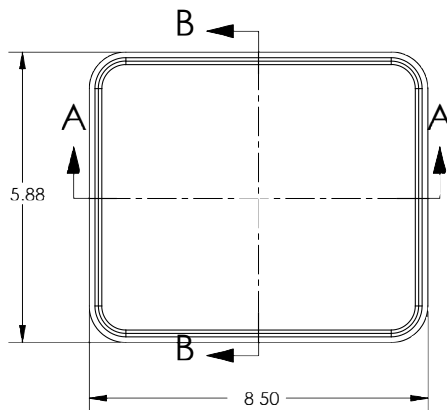

# marko

foam products, inc.  
www.markofoam.com

SECTION A-A

Volume Capacity  
2700.00 cu. in.  
EPS 1.25 PCF

SECTION B-B