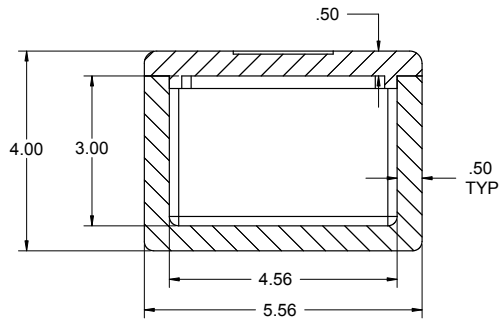

IC-5

foam products, inc.
www.markofoam.com

IC-5
VOLUME V=50.36 cu. in.
MAT: EPS - 1.25 PCF

SECTION A-A

SECTION B-B