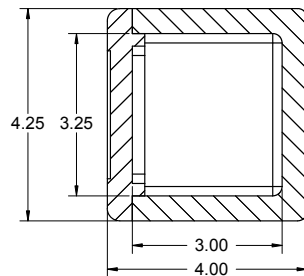

IC-5

foam products, inc.
www.markofoam.com

IC-5
VOLUME V=50.36 cu. in.
MAT: EPS - 1.25 PCF

SECTION A-A

SECTION B-B