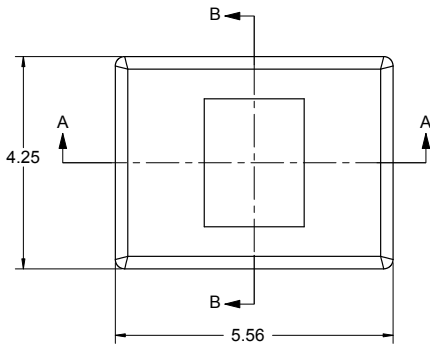

IC-5

foam products, inc.
www.markofoam.com

IC-5
VOLUME V=50.36 cu. in.
MAT: EPS - 1.25 PCF

SECTION A-A

SECTION B-B